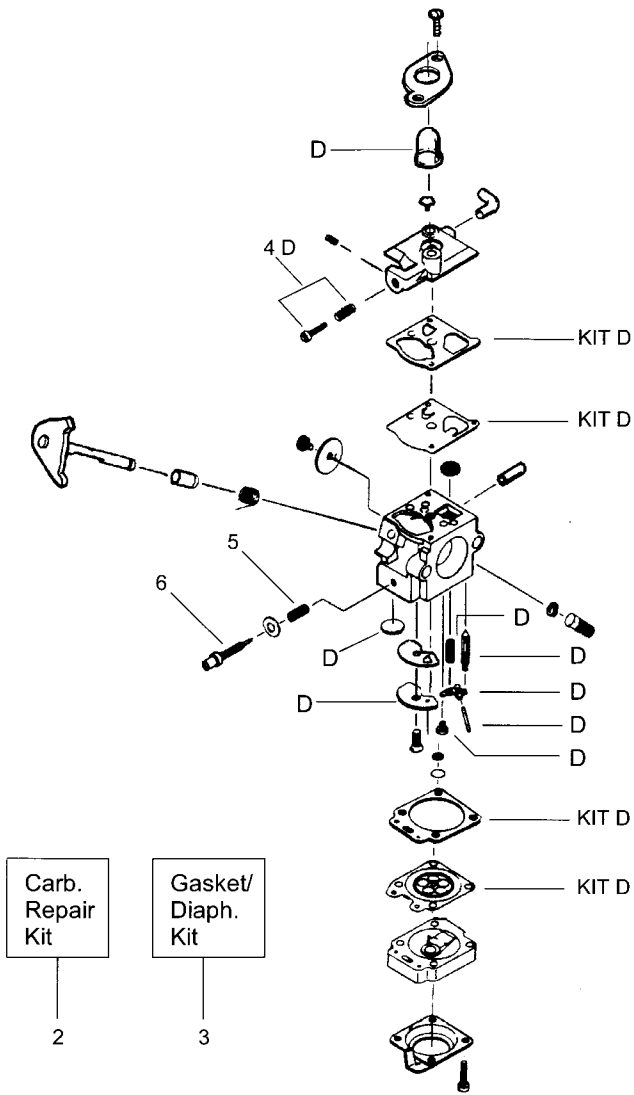

# ILLUSTRATED PARTS LIST

## TRI MAC 240

CE

October 1999

**FIGURE 2**

1	530053428	Drive Shaft	18	530401957	Retainer- -Spool
2	530402025	Throttle Hsg. (Right)	19	248286B	Spool w/Line
3	530402026	Throttle Hsg. (Left)	20	530402028	Throttle Lock
4	530042093	Spring- -Lever Return	21	530069572	Switch Kit
5	530047307	Throttle Leadwire Ass.y.	22	530015886	Screw
6	530094673	Assist Handle	23	530094543	Dust Cup
7	530015820	Bolt- -Handle/Shield			
8	530094847	Clamp- -Handle			
9	530402027	Throttle Lever			
10	530016118	Wingnut- -Handle/Shield			
11	530095768	Drive Shaft Hsg. Ass.y			
12	530052286	Line Limiter			
13	530015814	Screw- -Line Limiter			
14	530069666	Shield Kit Ass.y. (Incl. 12 & 13)			
15	248206B	Cutting Head Ass.y. (Incl. 16- -19)			
16	530053246	Hub Ass.y			
17	530053241	Spring- -Return			

# WALBRO WA 226

Carb. Repair Kit  
2

Gasket/ Diaph. Kit  
3

- 530069754 Carburetor Assembly
- 1 530038404 Limiter Cap
- 2 530069842 Carburetor Repair Kit  
(D Indicates Contents)
- 3 530069844 Gasket/Diaphragm Kit  
(KIT= Indicates Contents)
- 4 530035296 Idle Screw & Spring Kit
- 5 530035342 Low Speed Spring
- 6 530035341 Low Speed Needle