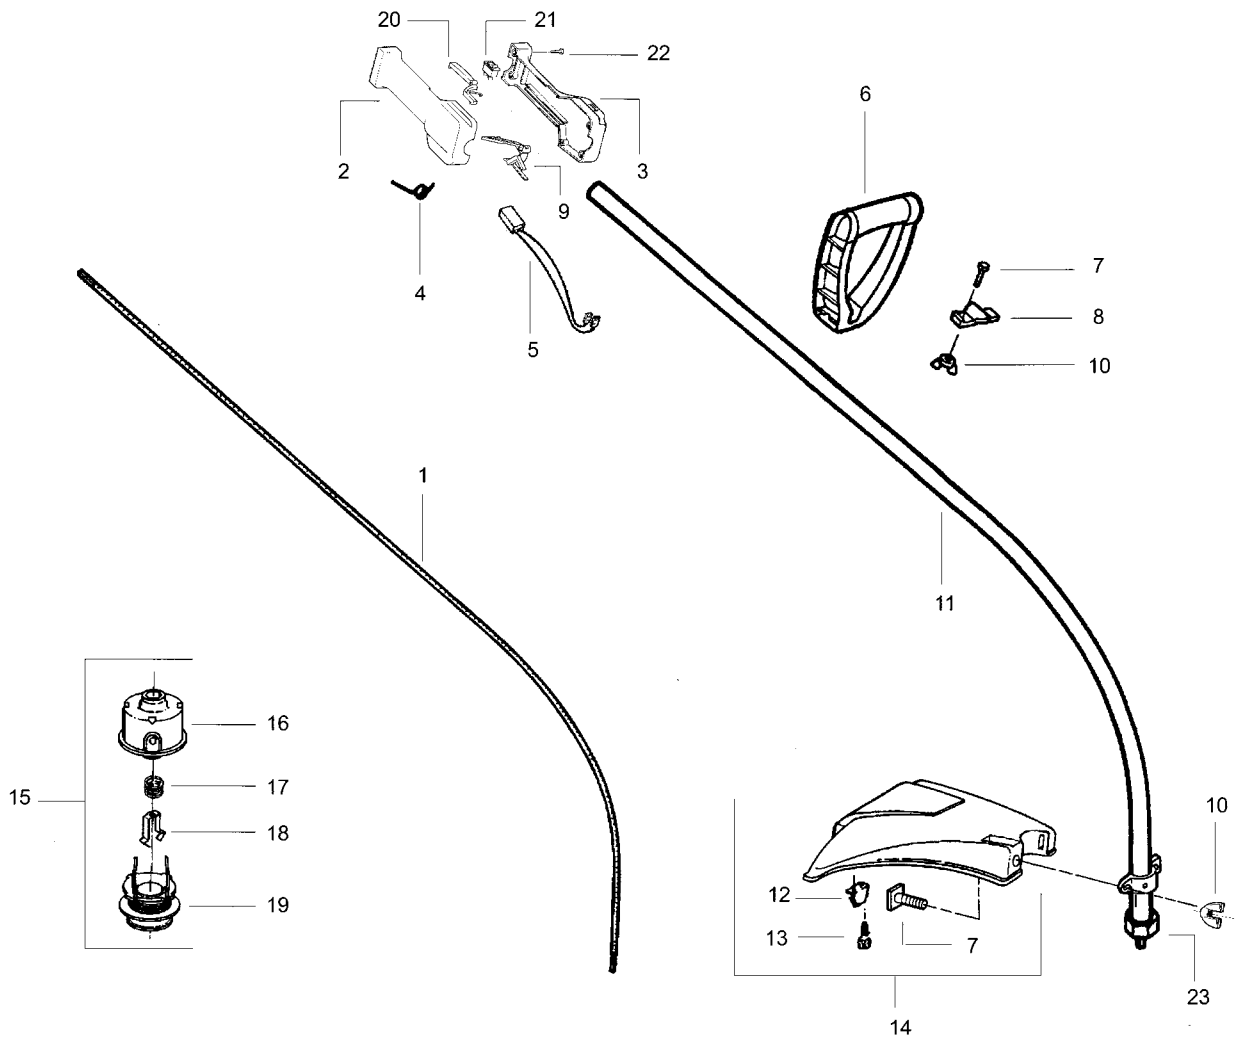

# ILLUSTRATED PARTS LIST

## TRI MAC 240

CE

October 1999

**FIGURE 2**

1	530053428	Drive Shaft	18	530401957	Retainer- -Spool
2	530402025	Throttle Hsg. (Right)	19	248286B	Spool w/Line
3	530402026	Throttle Hsg. (Left)	20	530402028	Throttle Lock
4	530042093	Spring- -Lever Return	21	530069572	Switch Kit
5	530047307	Throttle Leadwire Ass.y.	22	530015886	Screw
6	530094673	Assist Handle	23	530094543	Dust Cup
7	530015820	Bolt- -Handle/Shield			
8	530094847	Clamp- -Handle			
9	530402027	Throttle Lever			
10	530016118	Wingnut- -Handle/Shield			
11	530095768	Drive Shaft Hsg. Ass.y			
12	530052286	Line Limiter			
13	530015814	Screw- -Line Limiter			
14	530069666	Shield Kit Ass.y. (Incl. 12 & 13)			
15	248206B	Cutting Head Ass.y. (Incl. 16- -19)			
16	530053246	Hub Ass.y			
17	530053241	Spring- -Return			

# WALBRO WA 226

Carb. Repair Kit  
2

Gasket/ Diaph. Kit  
3

- 530069754 Carburetor Assembly
- 1 530038404 Limiter Cap
- 2 530069842 Carburetor Repair Kit  
(D Indicates Contents)
- 3 530069844 Gasket/Diaphragm Kit  
(KIT= Indicates Contents)
- 4 530035296 Idle Screw & Spring Kit
- 5 530035342 Low Speed Spring
- 6 530035341 Low Speed Needle